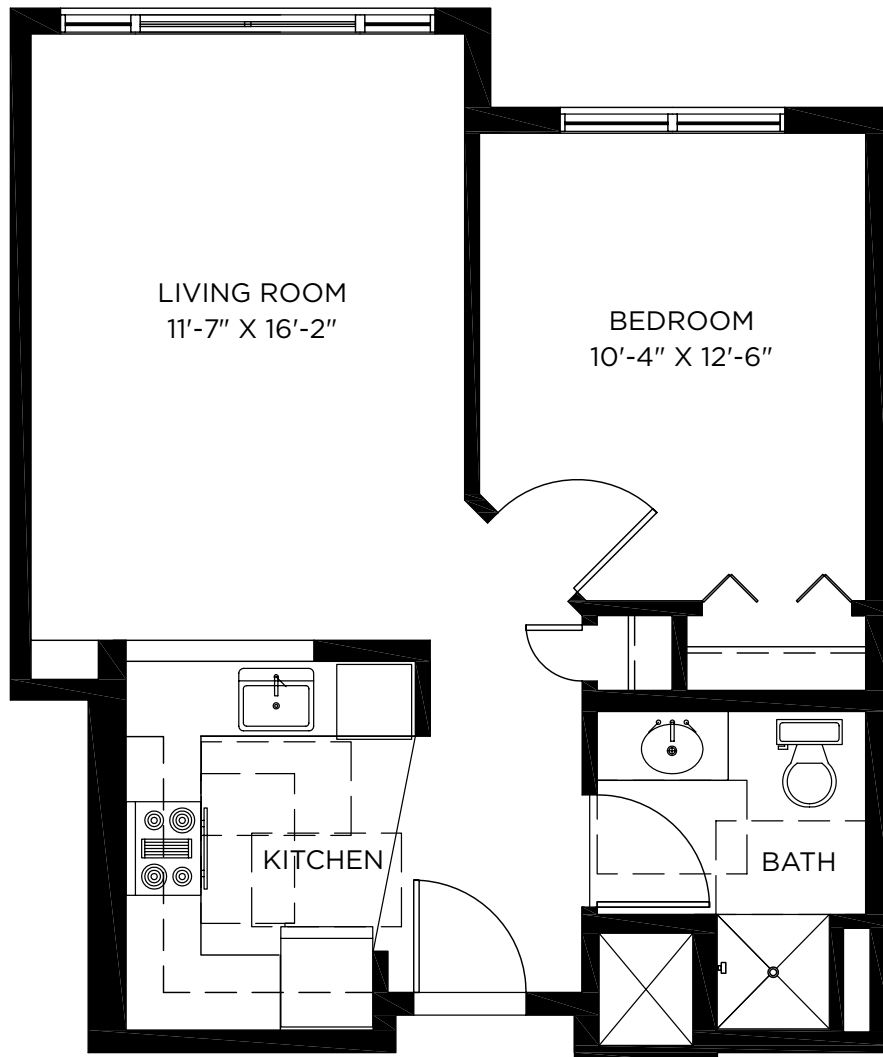

KEYWOODS

One Bedroom - 535 sq. ft.

14002 Linden Ave N | Seattle, WA 98133 | (206) 607-8582 | www.housing4seniors.com

Where your friends live.

DODGER

One Bedroom - 540 sq. ft.

14002 Linden Ave N | Seattle, WA 98133 | (206) 607-8582 | www.housing4seniors.com

Where your friends live.

BROADVIEW

One Bedroom - 544 sq. ft.

w/ ROLL-IN SHOWER

*TERRACE, DECK AND ROLL-IN SHOWER ARE AVAILABLE IN SELECT UNITS

14002 Linden Ave N | Seattle, WA 98133 | (206) 607-8582 | www.housing4seniors.com