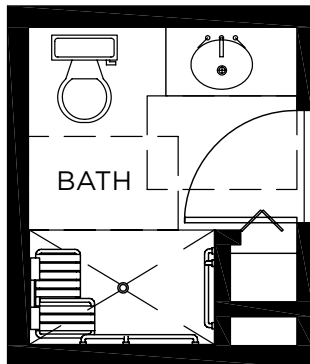

KEYWOODS

One Bedroom - 535 sq. ft.

14002 Linden Ave N | Seattle, WA 98133 | (206) 607-8582 | www.housing4seniors.com

Where your friends live.

DODGER

One Bedroom - 540 sq. ft.

14002 Linden Ave N | Seattle, WA 98133 | (206) 607-8582 | www.housing4seniors.com

Where your friends live.

BROADVIEW

One Bedroom - 544 sq. ft.

w/ ROLL-IN SHOWER

*TERRACE, DECK AND ROLL-IN SHOWER ARE AVAILABLE IN SELECT UNITS

14002 Linden Ave N | Seattle, WA 98133 | (206) 607-8582 | www.housing4seniors.com