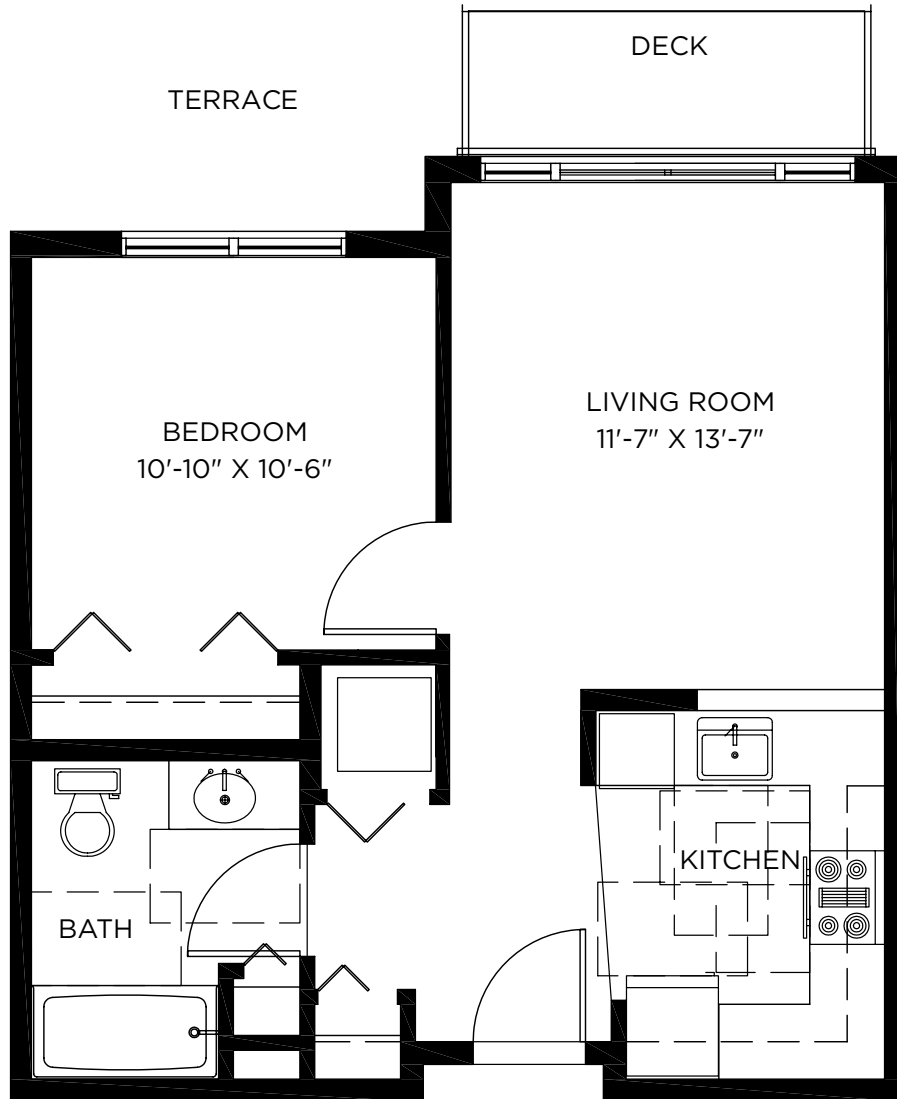

KEYWOODS

One Bedroom - 535 sq. ft.

14002 Linden Ave N | Seattle, WA 98133 | (206) 607-8582 | www.housing4seniors.com

Where your friends live.

DODGER

One Bedroom - 540 sq. ft.

14002 Linden Ave N | Seattle, WA 98133 | (206) 607-8582 | www.housing4seniors.com

Where your friends live.

BROADVIEW

One Bedroom - 544 sq. ft.

w/ ROLL-IN SHOWER

*TERRACE, DECK AND ROLL-IN SHOWER ARE AVAILABLE IN SELECT UNITS

14002 Linden Ave N | Seattle, WA 98133 | (206) 607-8582 | www.housing4seniors.com