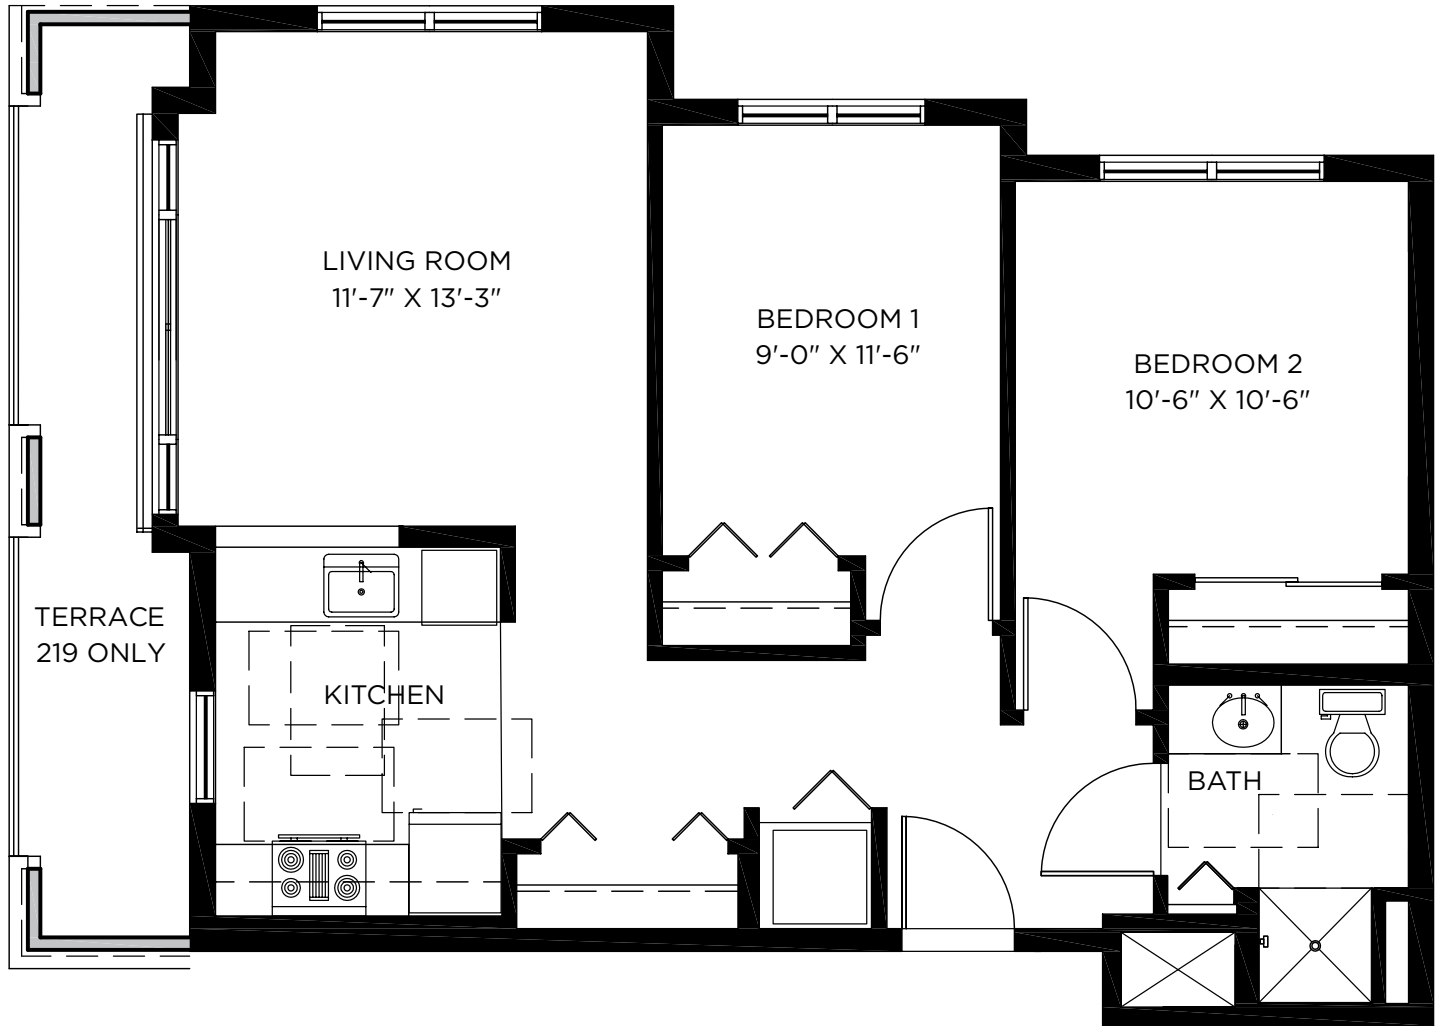

# LINDEN

Two Bedroom - 754 sq. ft.

14002 Linden Ave N | Seattle, WA 98133 | (206) 607-8582 | [www.housing4seniors.com](http://www.housing4seniors.com)

Where your friends live.

# NORTH TRUNK

Two Bedroom - 753 sq. ft.

TERRACE  
AVAILABLE IN  
SELECT UNITS

14002 Linden Ave N | Seattle, WA 98133 | (206) 607-8582 | [www.housing4seniors.com](http://www.housing4seniors.com)

Where your friends live.

# THOMSON

Two Bedroom - 712 sq. ft.

TERRACE

\*TERRACE IS AVAILABLE IN SELECT UNITS

14002 Linden Ave N | Seattle, WA 98133 | (206) 607-8582 | [www.housing4seniors.com](http://www.housing4seniors.com)

Where your friends live.