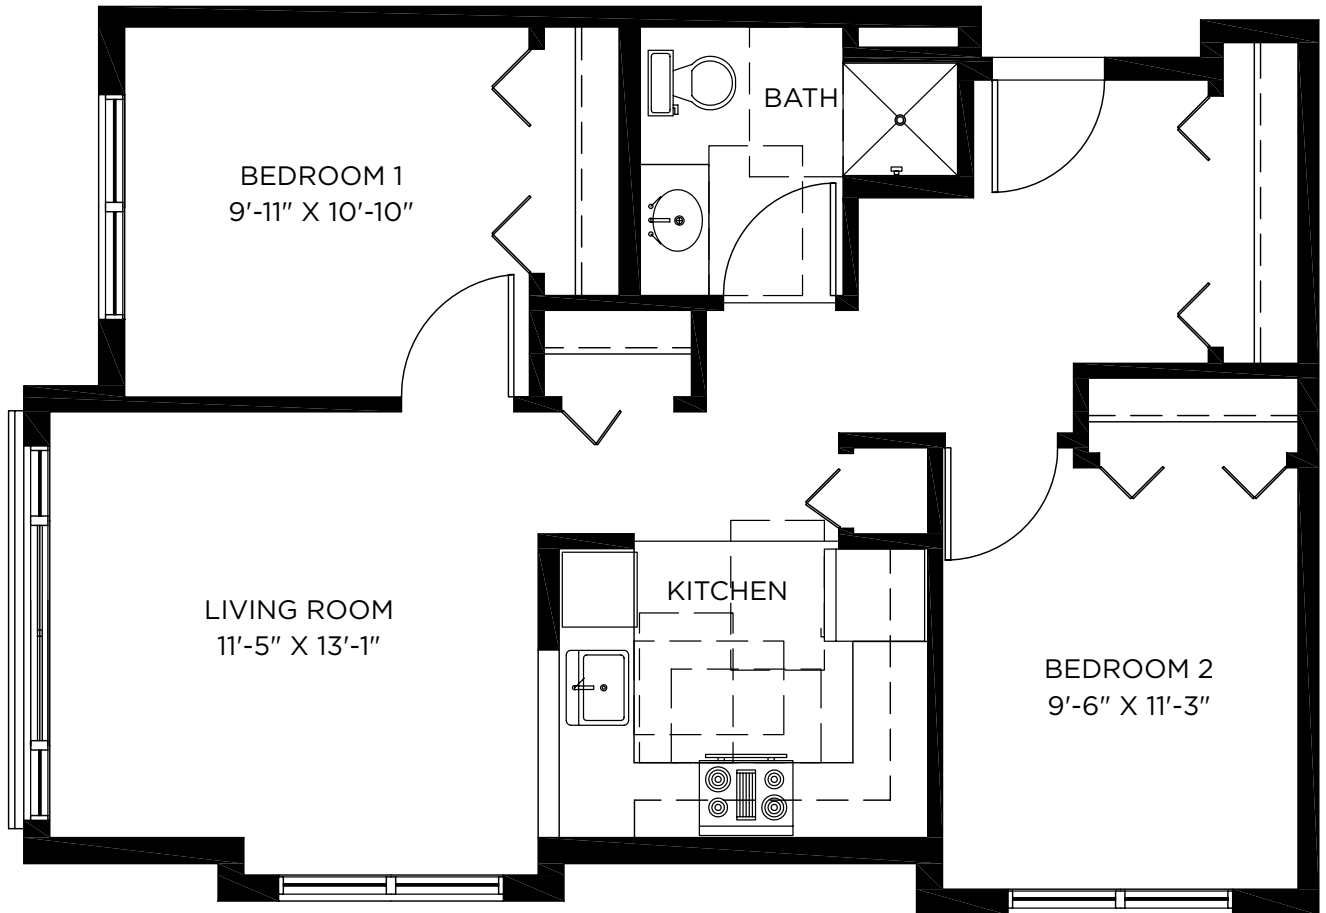

# LINDEN

Two Bedroom - 754 sq. ft.

14002 Linden Ave N | Seattle, WA 98133 | (206) 607-8582 | [www.housing4seniors.com](http://www.housing4seniors.com)

Where your friends live.

# NORTH TRUNK

Two Bedroom - 753 sq. ft.

TERRACE  
AVAILABLE IN  
SELECT UNITS

14002 Linden Ave N | Seattle, WA 98133 | (206) 607-8582 | [www.housing4seniors.com](http://www.housing4seniors.com)

Where your friends live.

# THOMSON

Two Bedroom - 712 sq. ft.

TERRACE

\*TERRACE IS AVAILABLE IN SELECT UNITS

14002 Linden Ave N | Seattle, WA 98133 | (206) 607-8582 | [www.housing4seniors.com](http://www.housing4seniors.com)

Where your friends live.