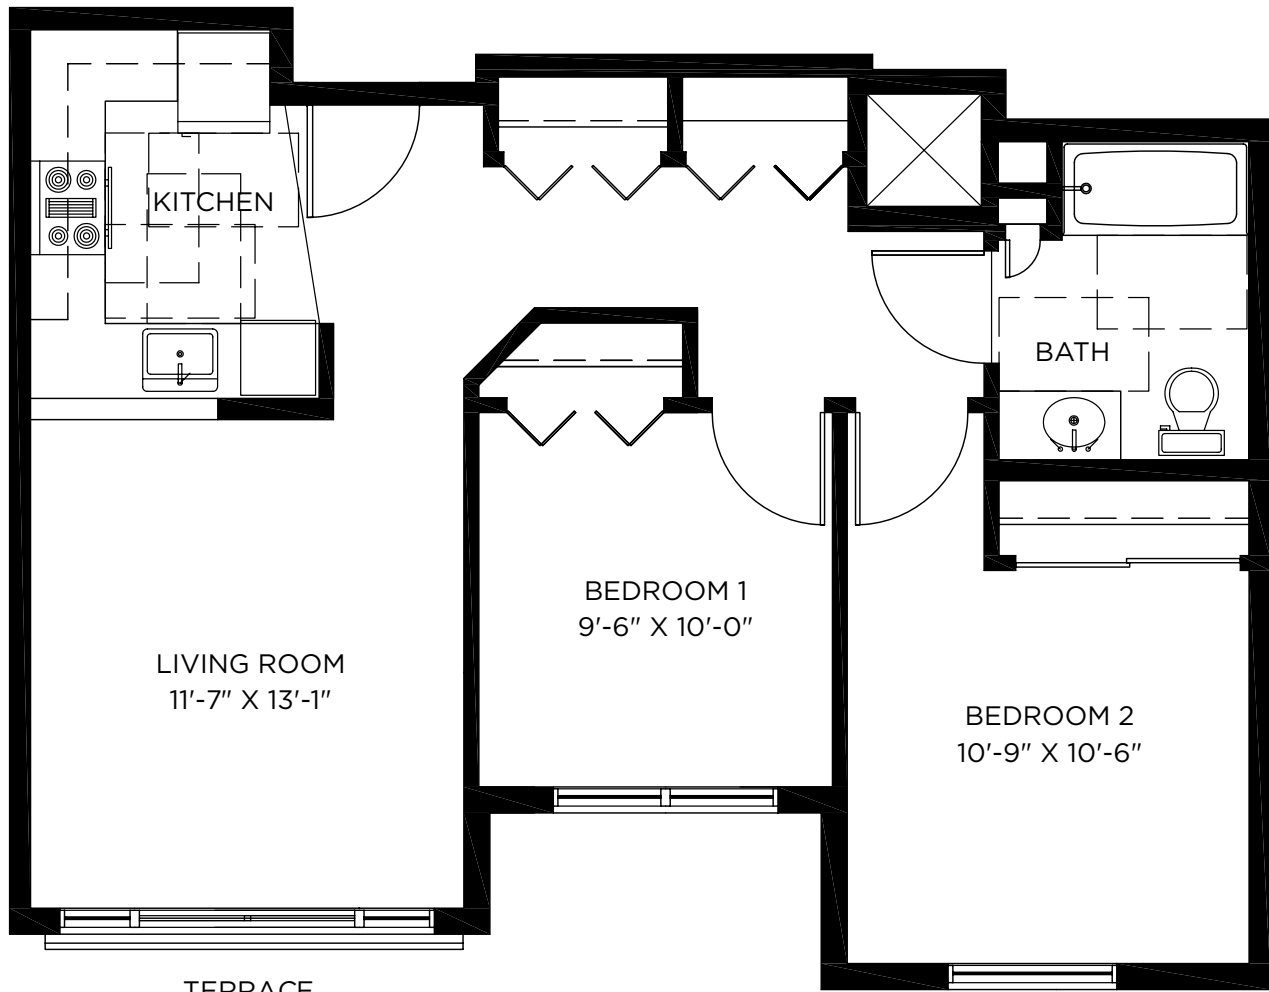

# LINDEN

Two Bedroom - 754 sq. ft.

14002 Linden Ave N | Seattle, WA 98133 | (206) 607-8582 | [www.housing4seniors.com](http://www.housing4seniors.com)

Where your friends live.

# NORTH TRUNK

Two Bedroom - 753 sq. ft.

TERRACE  
AVAILABLE IN  
SELECT UNITS

14002 Linden Ave N | Seattle, WA 98133 | (206) 607-8582 | [www.housing4seniors.com](http://www.housing4seniors.com)

Where your friends live.

# THOMSON

Two Bedroom - 712 sq. ft.

TERRACE

\*TERRACE IS AVAILABLE IN SELECT UNITS

14002 Linden Ave N | Seattle, WA 98133 | (206) 607-8582 | [www.housing4seniors.com](http://www.housing4seniors.com)

Where your friends live.