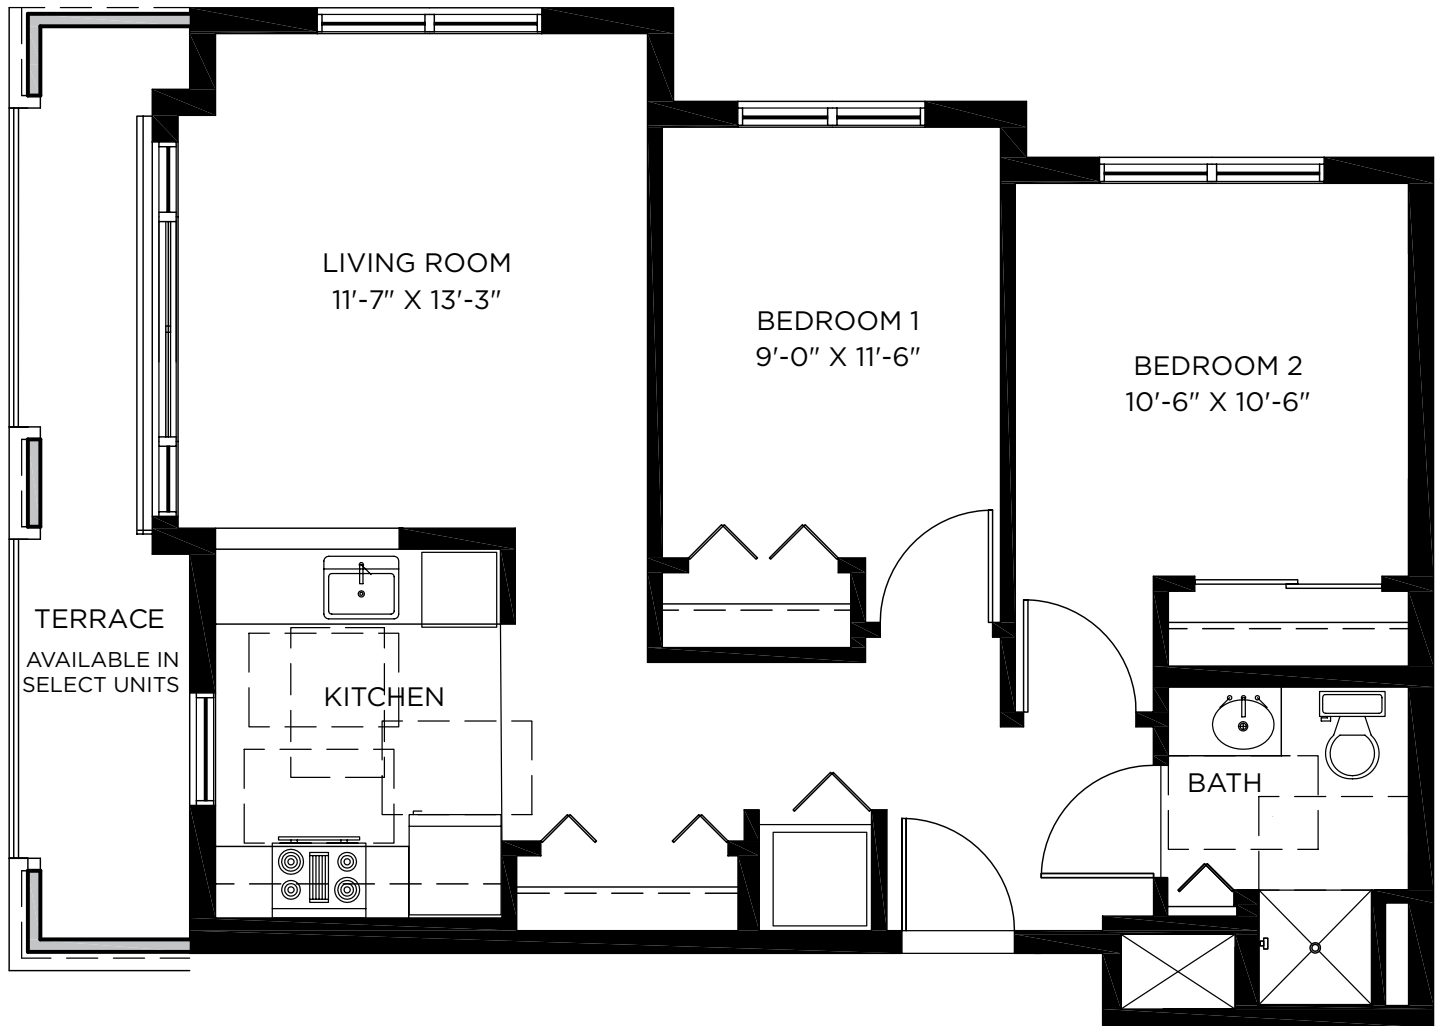

LINDEN

Two Bedroom - 754 sq. ft.

14002 Linden Ave N | Seattle, WA 98133 | (206) 607-8582 | www.housing4seniors.com

Where your friends live.

NORTH TRUNK

Two Bedroom - 753 sq. ft.

TERRACE
AVAILABLE IN
SELECT UNITS

14002 Linden Ave N | Seattle, WA 98133 | (206) 607-8582 | www.housing4seniors.com

Where your friends live.

THOMSON

Two Bedroom - 712 sq. ft.

TERRACE

*TERRACE IS AVAILABLE IN SELECT UNITS

14002 Linden Ave N | Seattle, WA 98133 | (206) 607-8582 | www.housing4seniors.com