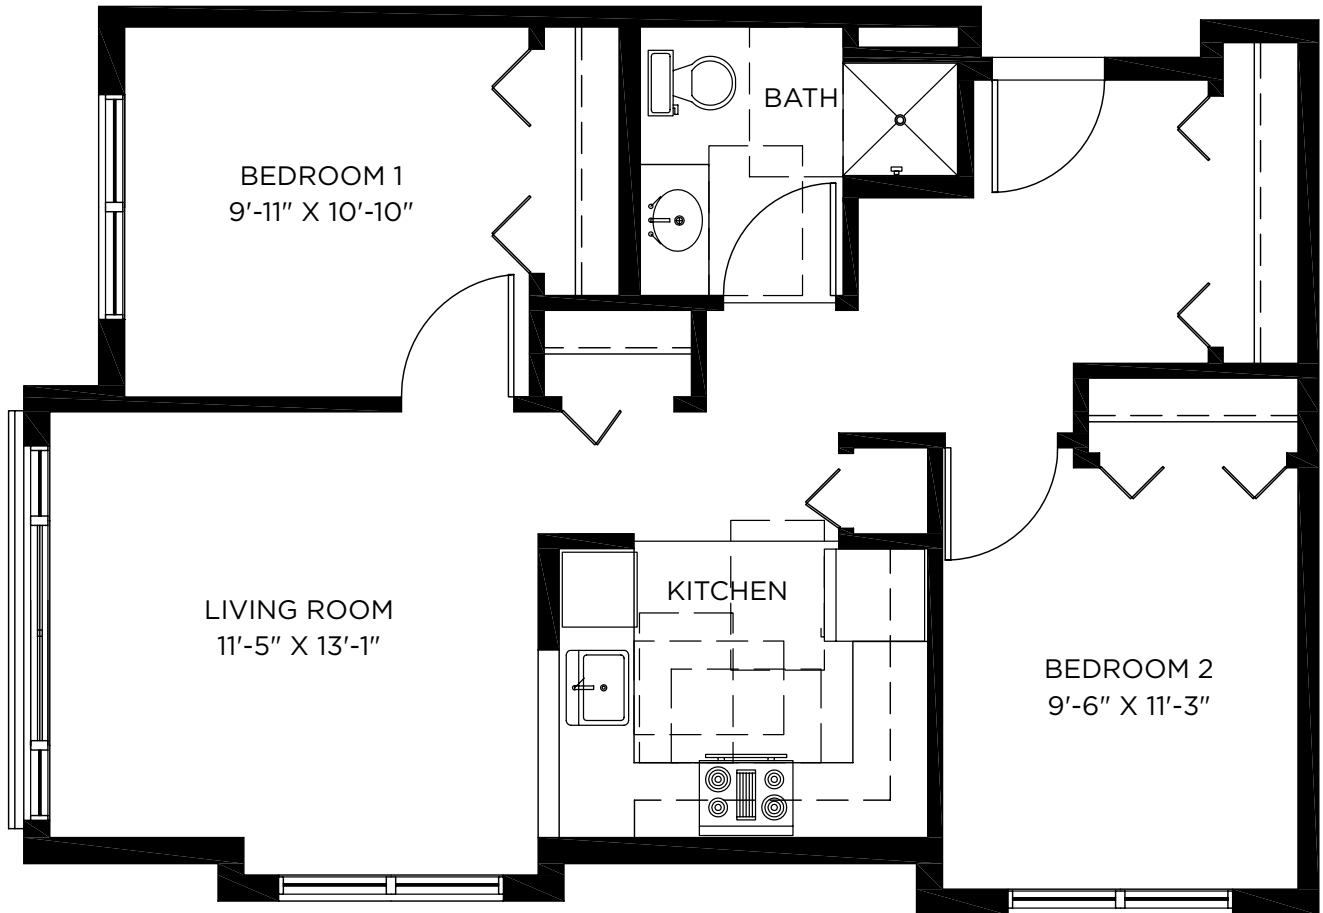

LINDEN

Two Bedroom - 754 sq. ft.

14002 Linden Ave N | Seattle, WA 98133 | (206) 607-8582 | www.housing4seniors.com

Where your friends live.

NORTH TRUNK

Two Bedroom - 753 sq. ft.

TERRACE
AVAILABLE IN
SELECT UNITS

14002 Linden Ave N | Seattle, WA 98133 | (206) 607-8582 | www.housing4seniors.com

Where your friends live.

THOMSON

Two Bedroom - 712 sq. ft.

TERRACE

*TERRACE IS AVAILABLE IN SELECT UNITS

14002 Linden Ave N | Seattle, WA 98133 | (206) 607-8582 | www.housing4seniors.com