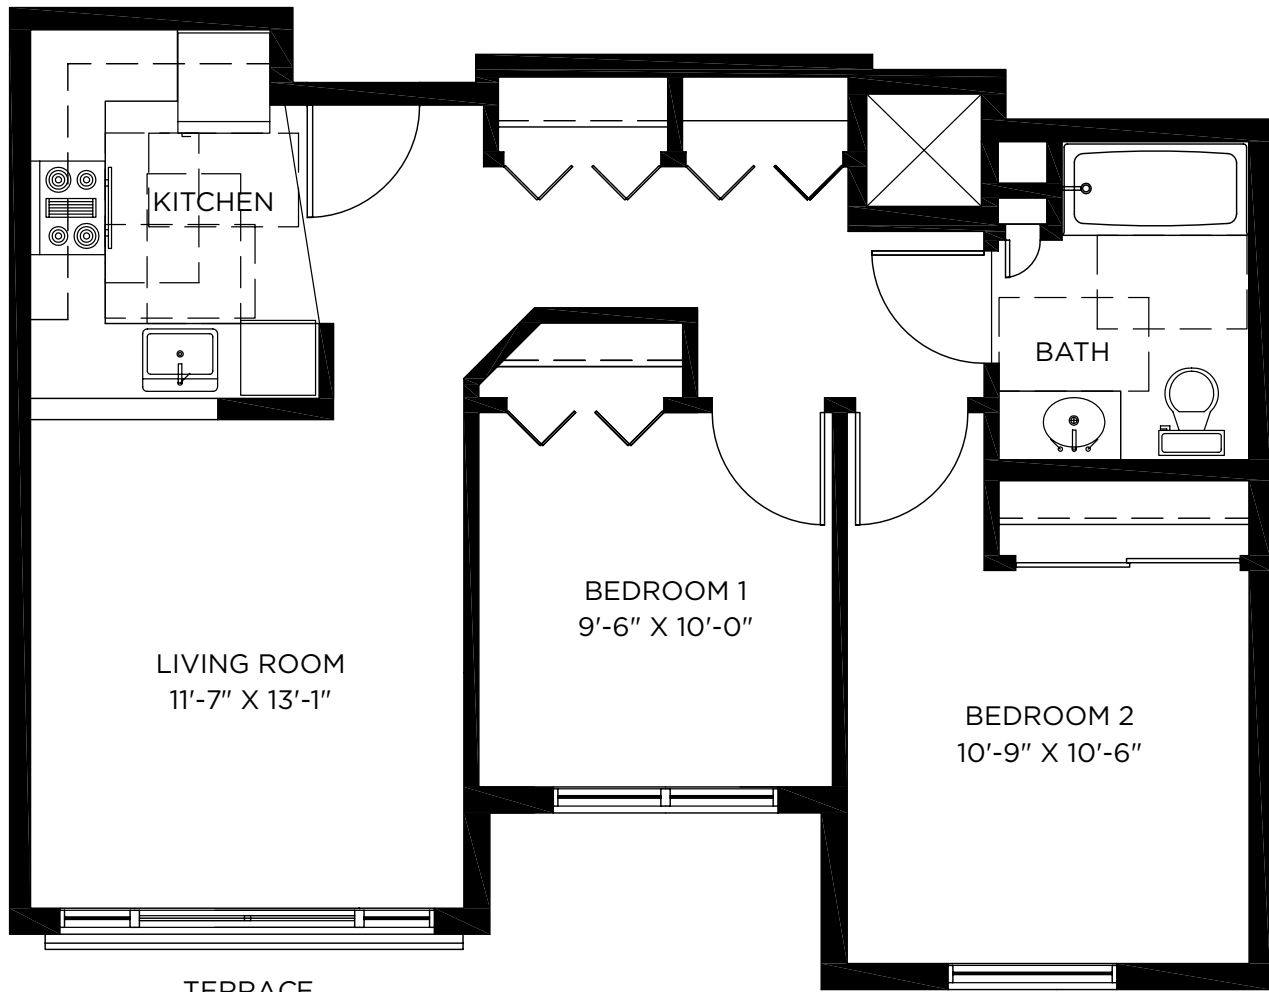

LINDEN

Two Bedroom - 754 sq. ft.

14002 Linden Ave N | Seattle, WA 98133 | (206) 607-8582 | www.housing4seniors.com

Where your friends live.

NORTH TRUNK

Two Bedroom - 753 sq. ft.

TERRACE
AVAILABLE IN
SELECT UNITS

14002 Linden Ave N | Seattle, WA 98133 | (206) 607-8582 | www.housing4seniors.com

Where your friends live.

THOMSON

Two Bedroom - 712 sq. ft.

TERRACE

*TERRACE IS AVAILABLE IN SELECT UNITS

14002 Linden Ave N | Seattle, WA 98133 | (206) 607-8582 | www.housing4seniors.com