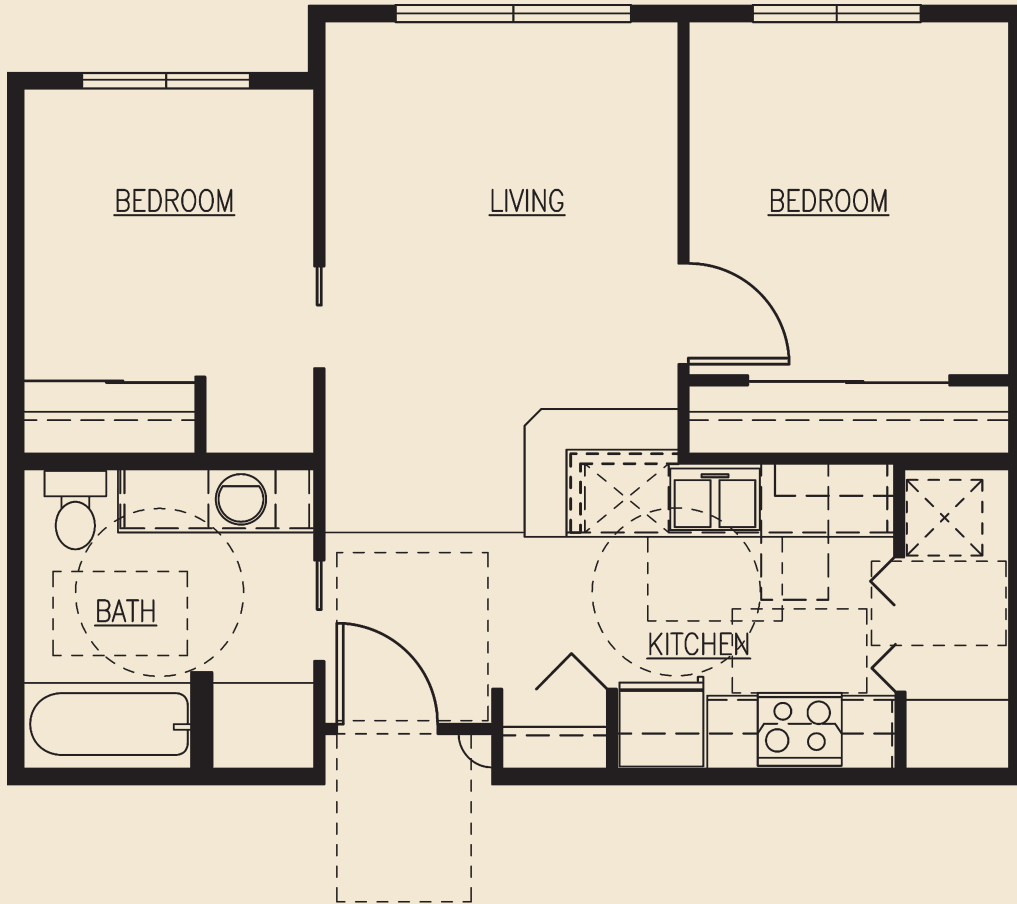

Arrowhead Gardens

33

UNIT TYPE E1_hc

BLDG A TOTAL # : 3
(3 REVERSED)

TYPE A ACCESSIBLE
665 S.F. GROSS

REVERSED UNITS A:	TYPICAL UNITS A:	**W/D UNITS A:
326	N/A	326
426		426
526		526

"Tell 'em Stuart sent you"